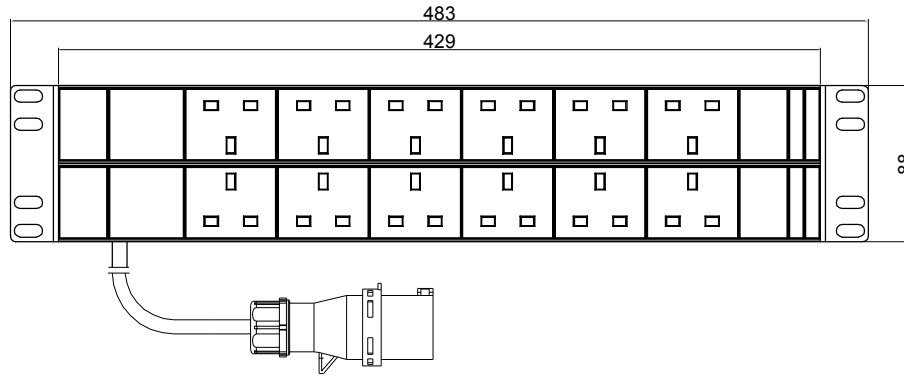

Copyright 2017 -

RoHS Compliant

<p>Basic Series</p> <p>Current Meter Grey Chasis</p>	<p>OUTPUT</p> <p>(12) UK Socket (13A Rated)</p>	<p>OPERATING TEMPERATURE</p> <p>0° to 60°C</p>
<p>INPUT</p> <p>250VAC 16A 50HZ 16A Commando plug 5M H05VV-F3G1.5mm² Power lead</p>	<p>BRANCH CIRCUITS</p> <p>(NONE)</p>	<p>MOUNTING ACCESORIES</p> <p>(2) Metal Bracket</p>

Revisions		
Rev	Description	Date

DRAWING TYPE  <small>(NO PERMISSION, NO CHANGING)</small>		BN421216AH5M	
unit=mm		Housing	Aluminium
TECHNICAL STANDARD 1.IT11; 2.NO RUSTNESS 3.NO FLAW ON THE SURFACE			Grey Oxidation
FILLET	R0.5		
ANGLE	±0.5°		
FIRST ANGLE			
SCALE 1:3		DATE 02-06-2017	