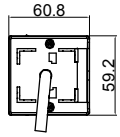

Copyright 2017 -

RoHS Compliant

<p>Basic Series</p>	<p>OUTPUT</p> <p>(12) UK Left Hand (13A Rated)</p>	<p>OPERATING TEMPERATURE</p> <p>0° to 60°C</p>
<p>INPUT</p> <p>250VAC 16A 50HZ 16A Commando plug 3M H05VV-F3G1.5mm² Power lead</p>	<p>BRANCH CIRCUITS</p> <p>(NONE)</p>	<p>MOUNTING ACCESORIES</p> <p>(2) 46 Bracket</p>

Revisions		
Rev	Description	Date

<p>DRAWING TYPE</p>  <p>(NO PERMISSION, NO CHANGING)</p>		<p>BVLH461216AVTF</p>	
<p>unit=mm</p>		<p>Housing</p>	<p>Aluminium</p>
<p>TECHNICAL STANDARD 1.IT11; 2.NO RUSTNESS 3.NO FLAW ON THE SURFACE</p>			<p>Black Powder coating</p>
<p>FILLET R0.5</p>		<p>Top Feed</p>	
<p>ANGLE ±0.5°</p>			
<p>FIRST ANGLE</p> 			
<p>SCALE 1:3</p>		<p>DATE 26-05-2017</p>	