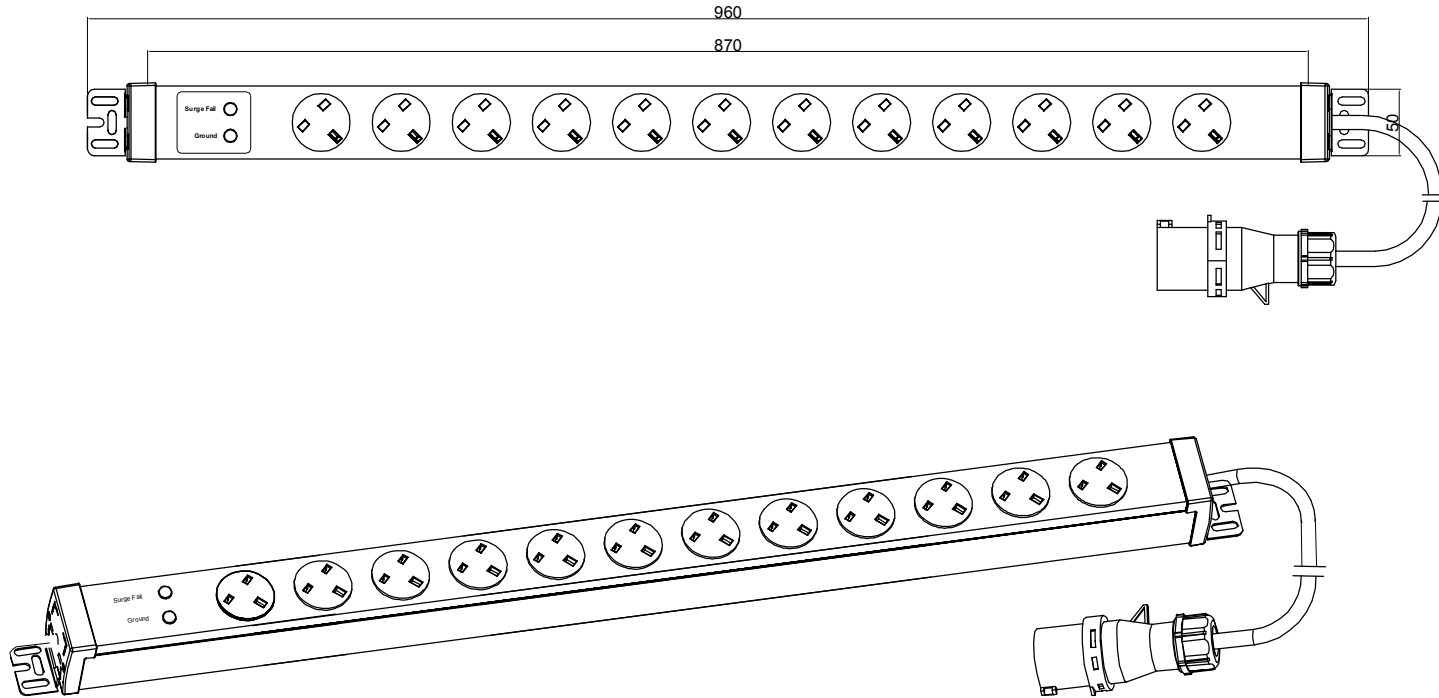

Copyright 2017 -

RoHS Compliant

<p>Basic Series</p>	<p>OUTPUT</p> <p>(12) UK Left Hand (13A Rated)</p>	<p>OPERATING TEMPERATURE</p> <p>0° to 60°C</p>
<p>INPUT</p> <p>250VAC 16A 50HZ 16A Commando plug 3M H05VV-F3G1.5mm² Power lead</p>	<p>BRANCH CIRCUITS</p> <p>(NONE)</p>	<p>MOUNTING ACCESORIES</p> <p>(2) 46 Bracket</p>

Revisions		
Rev	Description	Date

<p>DRAWING TYPE</p>  <p>(NO PERMISSION, NO CHANGING)</p>		<p>BVLH461216AVTF</p>	
<p>unit=mm</p>		<p>Housing</p>	<p>Aluminium</p>
<p>TECHNICAL STANDARD 1.IT11; 2.NO RUSTNESS 3.NO FLAW ON THE SURFACE</p>			<p>Black Powder coating</p>
<p>FILLET R0.5</p>		<p>Top Feed</p>	
<p>ANGLE ±0.5°</p>			
<p>FIRST ANGLE</p> 			
<p>SCALE 1:3</p>		<p>DATE 26-05-2017</p>	