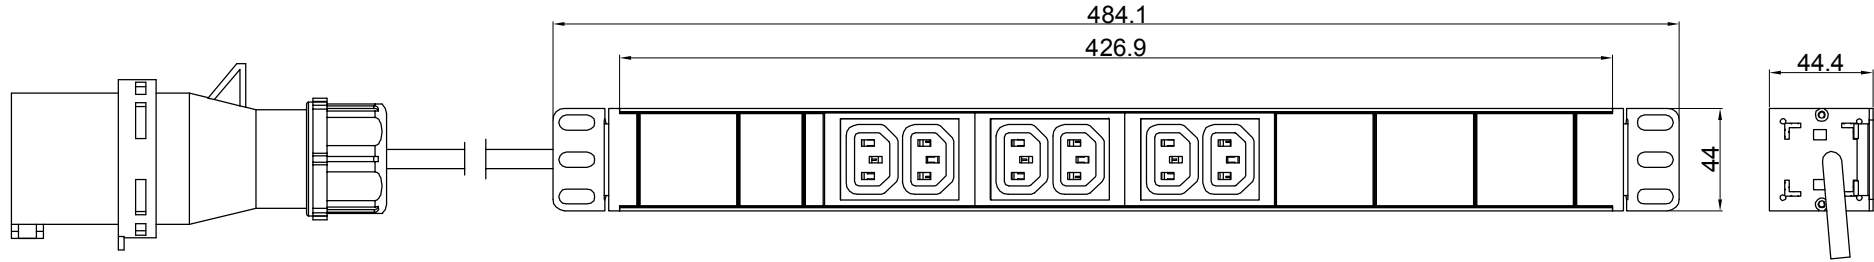

Copyright 2016 -

RoHS Compliant

<p>Basic Series</p>	<p>OUTPUT</p> <p>(6) IEC C13 (13A Rated)</p>	<p>OPERATING TEMPERATURE</p> <p>0° to 60°C</p>
<p>INPUT</p> <p>250VAC 16A 50HZ 16A plug 3M H05VV-F3G1.5mm²Power lead</p>	<p>BRANCH CIRCUITS</p> <p>(NONE)</p>	<p>MOUNTING ACCESORIES</p> <p>(2) 42 Bracket</p>

Revisions		
Rev	Description	Date

DRAWING TYPE		EN420616AH	
 <small>(NO PERMISSION, NO CHANGING)</small>			
unit=mm		Housing	Aluminium
TECHNICAL STANDARD 1.IT11; 2.NO RUSTNESS 3.NO FLAW ON THE SURFACE			Silver Oxidation
FILLET R0.5 ANGLE ±0.5° FIRST ANGLE 			
SCALE 1:3		DATE 23-06-2016	