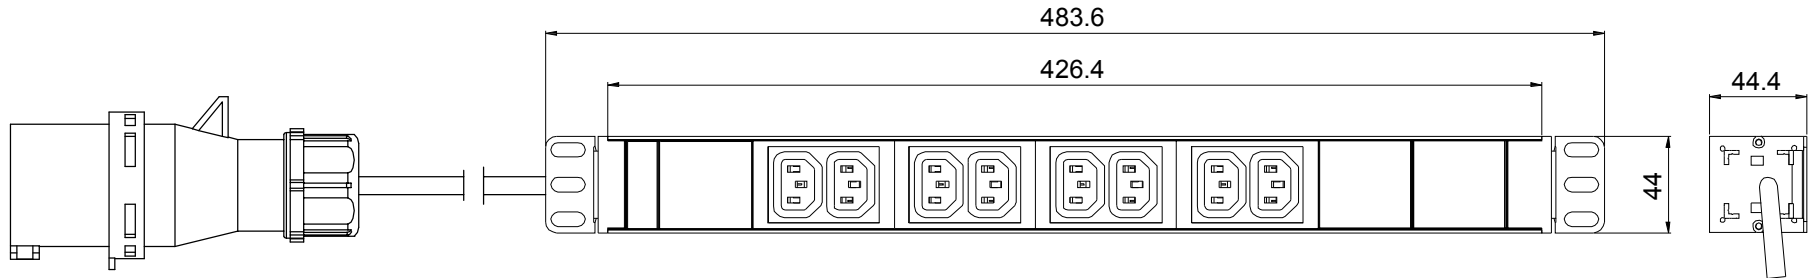

Copyright 2016 -

RoHS Compliant

<p><b>Basic Series</b></p>	<p><b>OUTPUT</b> (8) IEC 320C13 (16A Rated)</p>	<p><b>OPERATING TEMPERATURE</b> 0° to 60°C</p>
<p><b>INPUT</b> 250VAC 16A 50HZ 16A Commando plug 3M H05VV-F3G1.5mm Power lead</p>	<p><b>BRANCH CIRCUITS</b> (NONE)</p>	<p><b>MOUNTING ACCESORIES</b> (2) 42 Bracket</p>

Revisions		
Rev	Description	Date

DRAWING TYPE  (NO PERMISSION, NO CHANGING)		<b>EN420816AH</b>	
<b>unit=mm</b>		<b>Housing</b>	Aluminium
<p><b>TECHNICAL STANDARD</b> 1.IT11; 2.NO RUSTNESS 3.NO FLAW ON THE SURFACE</p>			Silver Oxidation
<b>FILLET</b>	R0.5	DATE 23-11-2016	
<b>ANGLE</b>	±0.5°		
<b>FIRST ANGLE</b> 			
<b>SCALE 1:3</b>		DATE 23-11-2016	