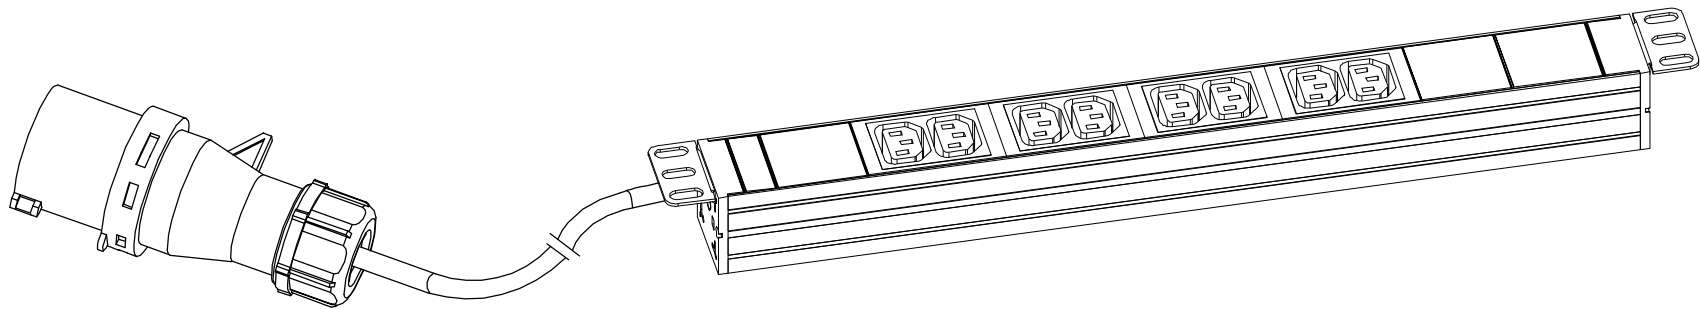

Copyright 2016 -

RoHS Compliant

<p><b>Basic Series</b></p>	<p><b>OUTPUT</b> (8) IEC 320C13 (16A Rated)</p>	<p><b>OPERATING TEMPERATURE</b> 0° to 60°C</p>
<p><b>INPUT</b> 250VAC 16A 50HZ 16A Commando plug 3M H05VV-F3G1.5mm Power lead</p>	<p><b>BRANCH CIRCUITS</b> (NONE)</p>	<p><b>MOUNTING ACCESORIES</b> (2) 42 Bracket</p>

Revisions		
Rev	Description	Date

DRAWING TYPE  (NO PERMISSION, NO CHANGING)		<b>EN420816AH</b>	
<b>unit=mm</b>		<b>Housing</b>	Aluminium
<p><b>TECHNICAL STANDARD</b> 1.IT11; 2.NO RUSTNESS 3.NO FLAW ON THE SURFACE</p>			Silver Oxidation
<b>FILLET</b>	R0.5	DATE 23-11-2016	
<b>ANGLE</b>	±0.5°		
<b>FIRST ANGLE</b> 			
<b>SCALE 1:3</b>		DATE 23-11-2016	