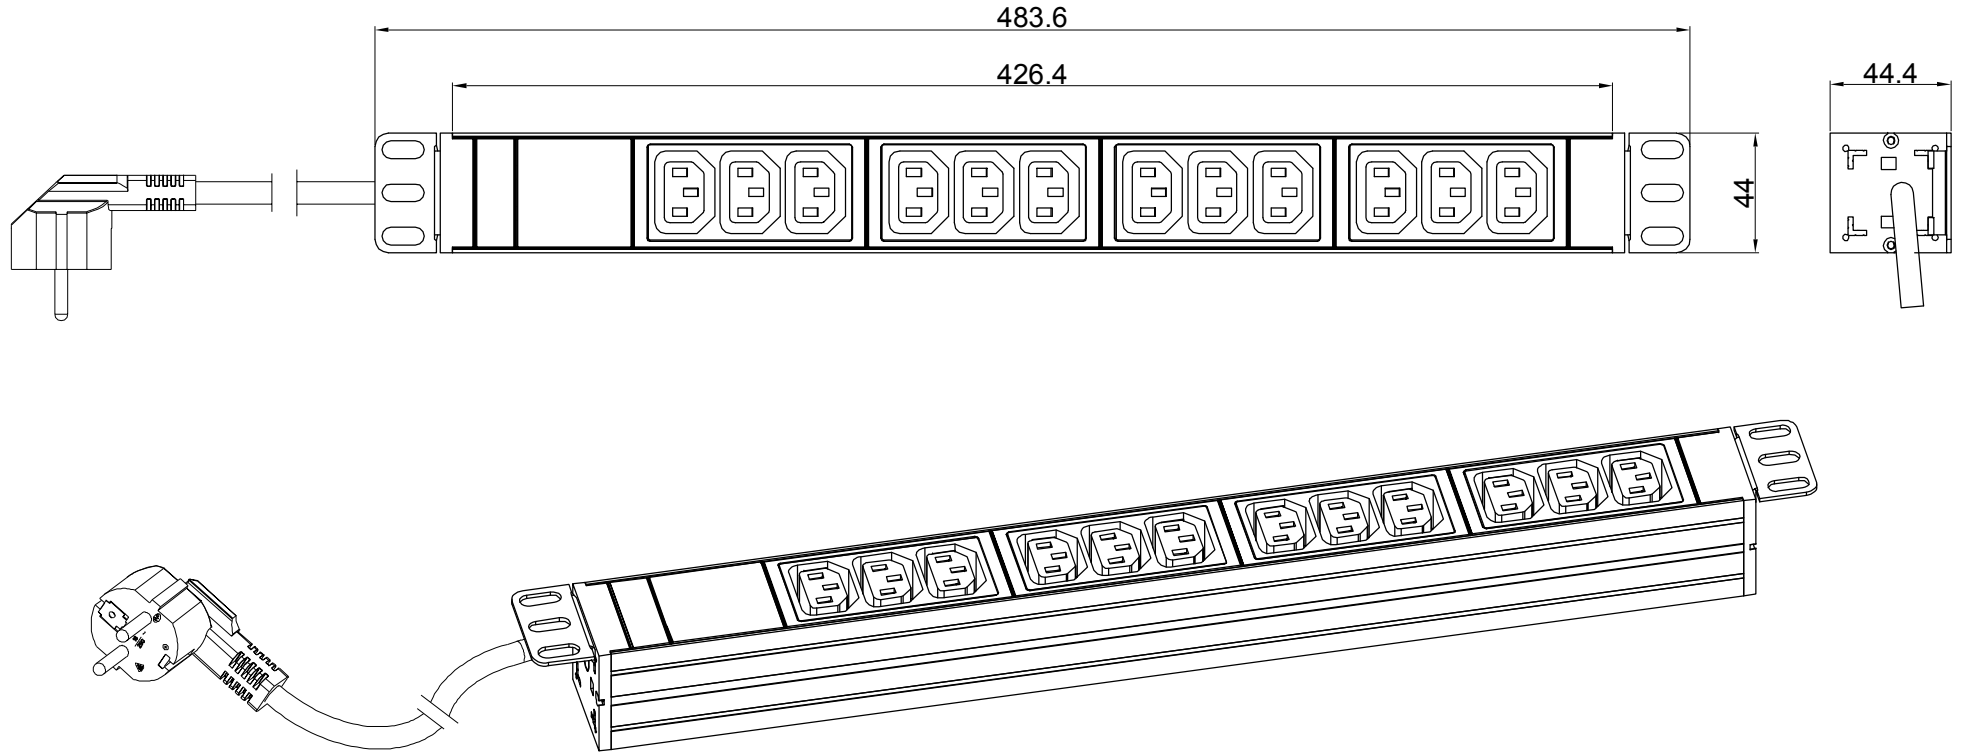

Copyright 2017 -

RoHS Compliant

<p><b>Basic Series</b></p>	<p><b>OUTPUT</b> (12) IEC C13 (10A Rated)</p>	<p><b>OPERATING TEMPERATURE</b> 0° to 60°C</p>
<p><b>INPUT</b> 250VAC 16A 50HZ Schuko plug 3M H05VV-F3G1.5mm<sup>2</sup> Power lead</p>	<p><b>BRANCH CIRCUITS</b> (NONE)</p>	<p><b>MOUNTING ACCESORIES</b> (2) 42 Bracket</p>

Revisions		
Rev	Description	Date

DRAWING TYPE  (NO PERMISSION, NO CHANGING)		<b>EN4212SCKH</b>	
<b>unit=mm</b>		<b>Housing</b>	Aluminium
<b>TECHNICAL STANDARD</b> 1.IT11; 2.NO RUSTNESS 3.NO FLAW ON THE SURFACE			Silver Oxidation
<b>FILLET</b>	<b>R0.5</b>	DATE 10-02-2017	
<b>ANGLE</b>	<b>±0.5°</b>		
<b>FIRST ANGLE</b> 			
<b>SCALE 1:3</b>			