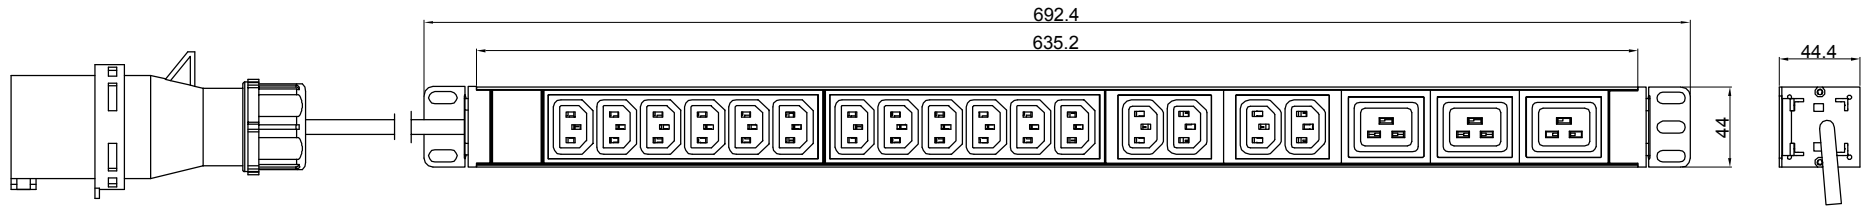

Copyright 2017 -

RoHS Compliant

<p>Basic Series</p>	<p>OUTPUT</p> <p>(16) IEC C13 (10A Rated) (3) IEC C19 (16A Rated)</p>	<p>OPERATING TEMPERATURE</p> <p>0° to 60°C</p>
<p>INPUT</p> <p>250VAC 16A 50HZ 16A plug 3M H05VV-F3G1.5mm²Power lead</p>	<p>BRANCH CIRCUITS</p> <p>(NONE)</p>	<p>MOUNTING ACCESORIES</p> <p>(2) 42 Bracket</p>

Revisions		
Rev	Description	Date

DRAWING TYPE		ENIEC42160316AV	
 <small>(NO PERMISSION, NO CHANGING)</small>			
unit=mm		Housing	Aluminium
TECHNICAL STANDARD 1.IT11; 2.NO RUSTNESS 3.NO FLAW ON THE SURFACE			Silver Oxidation
FILLET	R0.5	DATE 18-05-2017	
ANGLE	±0.5°		
FIRST ANGLE			
SCALE 1:3			