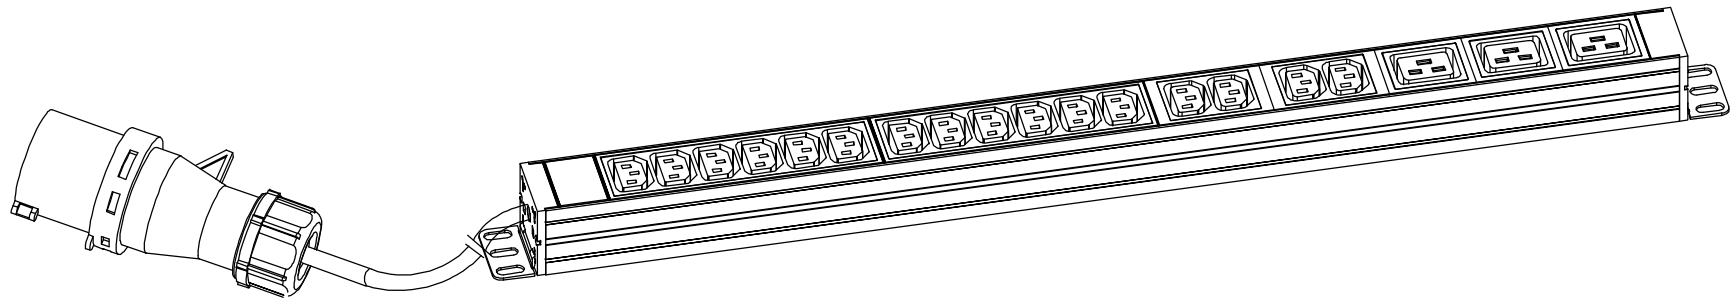

Copyright 2017 -

RoHS Compliant

<p>Basic Series</p>	<p>OUTPUT</p> <p>(16) IEC C13 (10A Rated) (3) IEC C19 (16A Rated)</p>	<p>OPERATING TEMPERATURE</p> <p>0° to 60°C</p>
<p>INPUT</p> <p>250VAC 16A 50HZ 16A plug 3M H05VV-F3G1.5mm²Power lead</p>	<p>BRANCH CIRCUITS</p> <p>(NONE)</p>	<p>MOUNTING ACCESORIES</p> <p>(2) 42 Bracket</p>

Revisions		
Rev	Description	Date

DRAWING TYPE		ENIEC42160316AV	
 <small>(NO PERMISSION, NO CHANGING)</small>			
unit=mm		Housing	Aluminium
TECHNICAL STANDARD 1.IT11; 2.NO RUSTNESS 3.NO FLAW ON THE SURFACE			Silver Oxidation
FILLET	R0.5	DATE 18-05-2017	
ANGLE	±0.5°		
FIRST ANGLE			
SCALE 1:3			