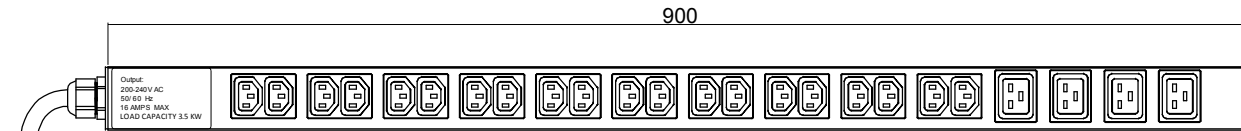

Copyright 2017 -

RoHS Compliant

<b>Basic Series</b>	<b>OUTPUT</b> (20) IEC 60320 C13 (10A Rated) (4) IEC 60320 C19 (16A Rated)	<b>OPERATING TEMPERATURE</b> 0° to 60°C
<b>INPUT</b> 250VAC 32A 50HZ 16A Commando plug 3M H05VV-F3G1.5mm <sup>2</sup> Power lead	<b>BRANCH CIRCUITS</b> (NONE)	<b>MOUNTING ACCESORIES</b> (2) 46 Bracket

Revisions		
Rev	Description	Date

DRAWING TYPE  <small>(NO PERMISSION, NO CHANGING)</small>		<b>ENIEC45200416AV</b>	
<b>unit=mm</b>		<b>Housing</b>	Aluminium
TECHNICAL STANDARD 1.IT11; 2.NO RUSTNESS 3.NO FLAW ON THE SURFACE			Black Powder coating
<b>FILLET</b>	R0.5	DATE 21-06-2017	
<b>ANGLE</b>	±0.5°		
<b>FIRST ANGLE</b> 			
<b>SCALE 1:3</b>			