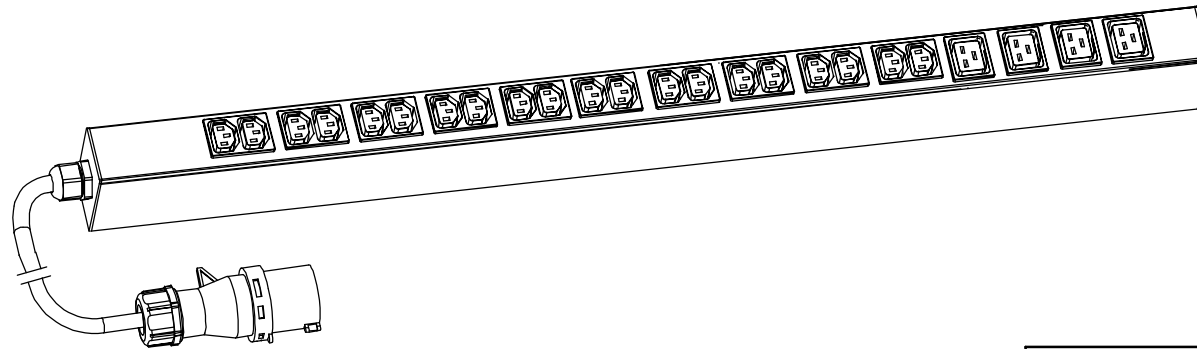

Copyright 2017 -

RoHS Compliant

<b>Basic Series</b>	<b>OUTPUT</b> (20) IEC 60320 C13 (10A Rated) (4) IEC 60320 C19 (16A Rated)	<b>OPERATING TEMPERATURE</b> 0° to 60°C
<b>INPUT</b> 250VAC 32A 50HZ 16A Commando plug 3M H05VV-F3G1.5mm <sup>2</sup> Power lead	<b>BRANCH CIRCUITS</b> (NONE)	<b>MOUNTING ACCESORIES</b> (2) 46 Bracket

Revisions		
Rev	Description	Date

DRAWING TYPE  <small>(NO PERMISSION, NO CHANGING)</small>		<b>ENIEC45200416AV</b>	
<b>unit=mm</b>		<b>Housing</b>	Aluminium
TECHNICAL STANDARD 1.IT11; 2.NO RUSTNESS 3.NO FLAW ON THE SURFACE			Black Powder coating
<b>FILLET</b>	R0.5	DATE 21-06-2017	
<b>ANGLE</b>	±0.5°		
<b>FIRST ANGLE</b> 			
<b>SCALE 1:3</b>			