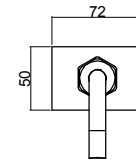

Copyright 2017 -

RoHS Compliant

<b>Basic Series</b>	<b>OUTPUT</b> (20) IEC 60320 C13 (10A Rated) (4) IEC 60320 C19 (16A Rated)	<b>OPERATING TEMPERATURE</b> 0° to 60°C
<b>INPUT</b> 250VAC 32A 50HZ 16A Commando plug 3M H05VV-F3G1.5mm <sup>2</sup> Power lead	<b>BRANCH CIRCUITS</b> (NONE)	<b>MOUNTING ACCESORIES</b> (2) 46 Bracket

Revisions		
Rev	Description	Date

DRAWING TYPE  <small>(NO PERMISSION, NO CHANGING)</small>		<b>ENIEC45200416AV</b>	
<b>unit=mm</b>		<b>Housing</b>	Aluminium
TECHNICAL STANDARD 1.IT11; 2.NO RUSTNESS 3.NO FLAW ON THE SURFACE			Black Powder coating
<b>FILLET</b>	R0.5	DATE 21-06-2017	
<b>ANGLE</b>	±0.5°		
<b>FIRST ANGLE</b> 			
<b>SCALE 1:3</b>			