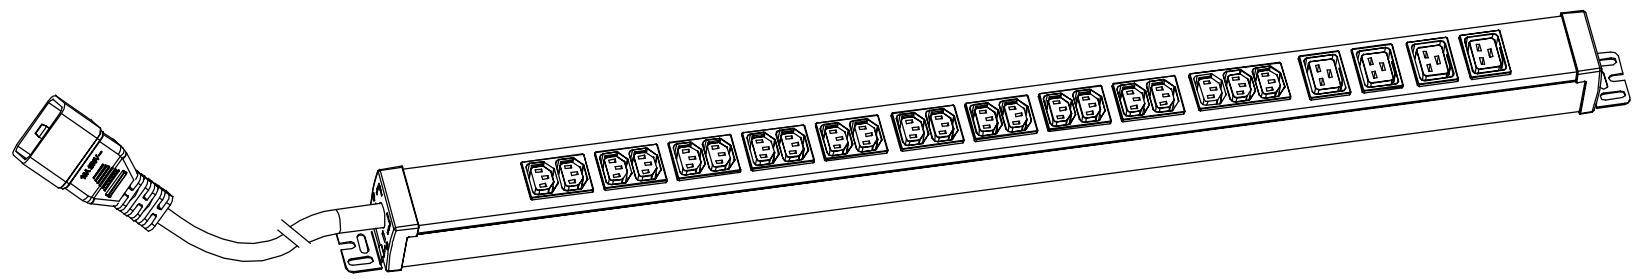

D

E

E

F

F

Outlets 21x IECC13 + 4 IECC19
 Power Plug 16AMP COMMANDO Plug
 Power Cable H05VV-F 3G1.5mm²; 3M
 Current Rating 16A
 Voltage Rating 250VAC

| | | | |
|---|-------|-----------------|--|
| DRAWING TYPE | | ENIEC462104C20V | |
|  (NO PERMISSION, NO CHANGING) | | MATERIAL: | |
| TECHNICAL STANDARD 1.IT11; 2.NO RUSTNESS 3.NO FLAW ON THE SURFACE | | | |
| FILLET | R0.5 | | |
| ANGLE | ±0.5° | | |
| FIRST ANGLE | | | |
|  | | | |
| SCALE 1:3 | | | |