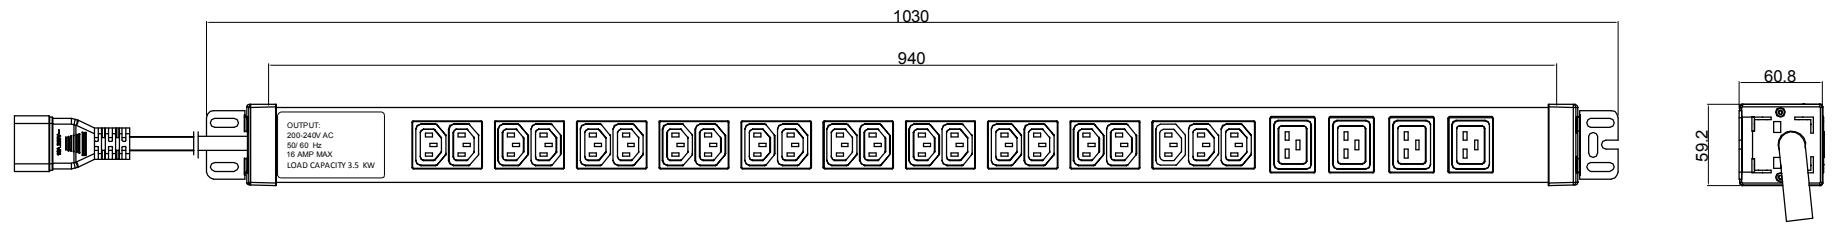

1 2 3 4 5 6 7 8

A

A

B

B

C

C

D

D