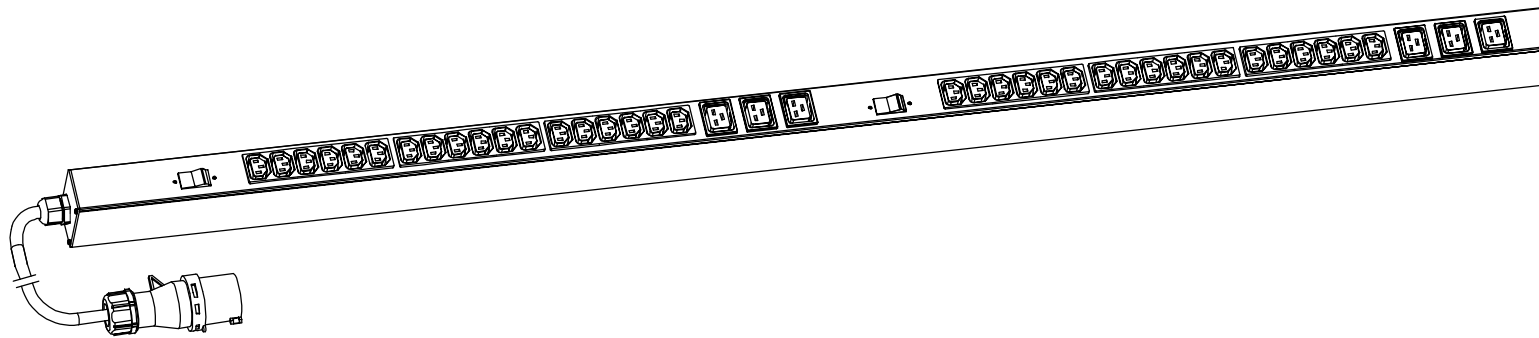

Copyright 2017 -

RoHS Compliant

<p><b>Basic Series</b></p>	<p><b>OUTPUT</b></p> <p>(36) IECC13 (10A Rated) (6) IECC19 (16A Rated)</p>	<p><b>OPERATING TEMPERATURE</b></p> <p>0° to 60°C</p>
<p><b>INPUT</b></p> <p>250VAC 32A 50HZ IEC60309 32A Commando plug 3M H07RN-F3G4mm Power lead</p>	<p><b>BRANCH CIRCUITS</b></p> <p>(2) 1 Pole Magnetic Hidraulic CB 16A</p>	<p><b>MOUNTING ACCESORIES</b></p> <p>(2) IPFIX001 (2) IPFIX002 (2) IPFIX003</p>

Revisions		
Rev	Description	Date

DRAWING TYPE	
 <small>(NO PERMISSION, NO CHANGING)</small>	
<b>unit=mm</b>	
<small>TECHNICAL STANDARD</small> <small>1.IT11;</small> <small>2.NO RUSTNESS</small> <small>3.NO FLAW ON THE SURFACE</small>	
<b>FILLET</b>	<b>R0.5</b>
<b>ANGLE</b>	<b>±0.5°</b>
<b>FIRST ANGLE</b>	
	
<b>SCALE 1:3</b>	