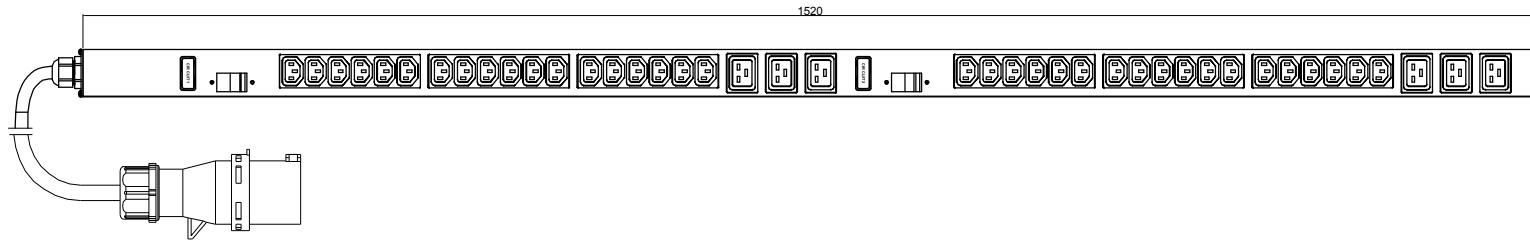

Copyright 2017 -

RoHS Compliant

<p><b>Basic Series</b></p>	<p><b>OUTPUT</b></p> <p>(36) IECC13 (10A Rated) (6) IECC19 (16A Rated)</p>	<p><b>OPERATING TEMPERATURE</b></p> <p>0° to 60°C</p>
<p><b>INPUT</b></p> <p>250VAC 32A 50HZ IEC60309 32A Commando plug 3M H07RN-F3G4mm Power lead</p>	<p><b>BRANCH CIRCUITS</b></p> <p>(2) 1 Pole Magnetic Hidraulic CB 16A</p>	<p><b>MOUNTING ACCESORIES</b></p> <p>(2) IPFIX001 (2) IPFIX002 (2) IPFIX003</p>

Revisions		
Rev	Description	Date

DRAWING TYPE	
 <small>(NO PERMISSION, NO CHANGING)</small>	
<b>unit=mm</b>	
<small>TECHNICAL STANDARD</small> <small>1.IT11;</small> <small>2.NO RUSTNESS</small> <small>3.NO FLAW ON THE SURFACE</small>	
<b>FILLET</b>	<b>R0.5</b>
<b>ANGLE</b>	<b>±0.5°</b>
<b>FIRST ANGLE</b>	
	
<b>SCALE 1:3</b>	