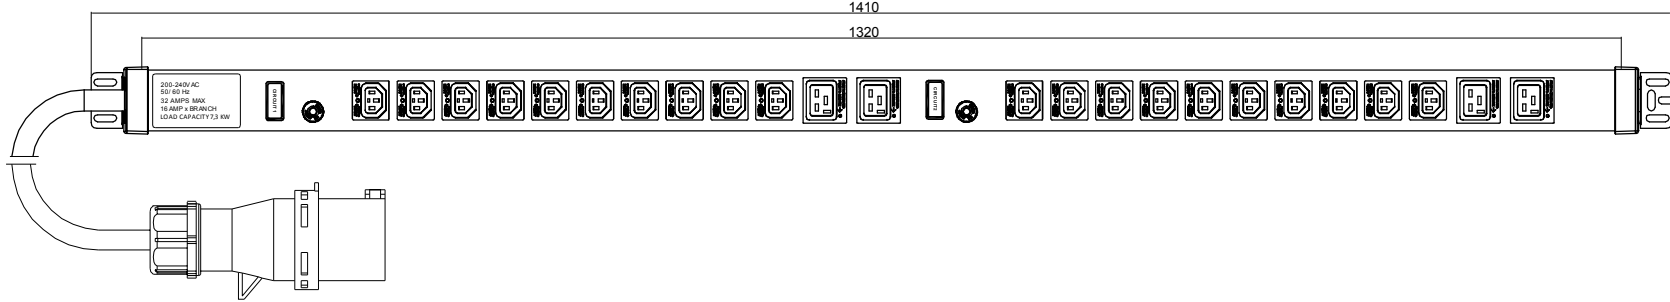

B

C

D

E

F

Outlets 20x IECC13 Locking + 4x IECC19 Locking
 Protector 2x16A Overload
 Power Plug 32AMP COMMANDO Plug
 Power Cable H07RN-F 3G4.0mm², 3M
 Current Rating 32A
 Voltage Rating 250VAC
 Chassis In Blue Color

DRAWING TYPE		ENIECLKO46200432AVB	
 (NO PERMISSION, NO CHANGING)		MATERIAL:	
TECHNICAL STANDARD 1.IT11; 2.NO RUSTNESS 3.NO FLAW ON THE SURFACE			
FILLET	R0.5		
ANGLE	±0.5°		
FIRST ANGLE			
		DATE 2015-01-27	
SCALE 1:3			