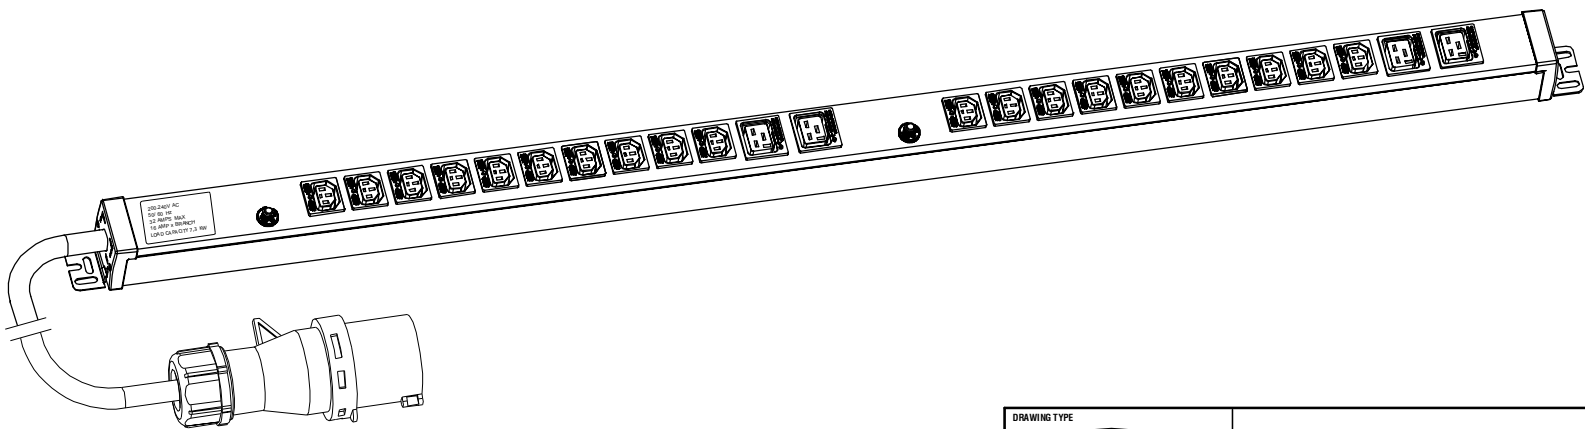

B

C

D

E

F

Outlets 20x IECC13 Locking + 4x IECC19 Locking
 Protector 2x16A Overload
 Power Plug 32AMP COMMANDO Plug
 Power Cable H07RN-F 3G4.0mm², 3M
 Current Rating 32A
 Voltage Rating 250VAC
 Chassis In Blue Color

DRAWING TYPE		ENIECLKO46200432AVB	
 (NO PERMISSION, NO CHANGING)		MATERIAL:	
TECHNICAL STANDARD 1.IT11; 2.NO RUSTNESS 3.NO FLAW ON THE SURFACE			
FILLET	R0.5		
ANGLE	±0.5°		
FIRST ANGLE			
		DATE 2015-01-27	
SCALE 1:3			