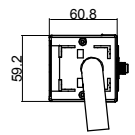

B

C

D

E

F

Outlets 20x IECC13 Locking + 4x IECC19 Locking
 Protector 2x16A Overload
 Power Plug 32AMP COMMANDO Plug
 Power Cable H07RN-F 3G4.0mm², 3M
 Current Rating 32A
 Voltage Rating 250VAC
 Chassis In Blue Color

DRAWING TYPE		ENIECLKO46200432AVB	
 (NO PERMISSION, NO CHANGING)		MATERIAL:	
TECHNICAL STANDARD 1.IT11; 2.NO RUSTNESS 3.NO FLAW ON THE SURFACE			
FILLET	R0.5		
ANGLE	±0.5°		
FIRST ANGLE			
		DATE 2015-01-27	
SCALE 1:3			