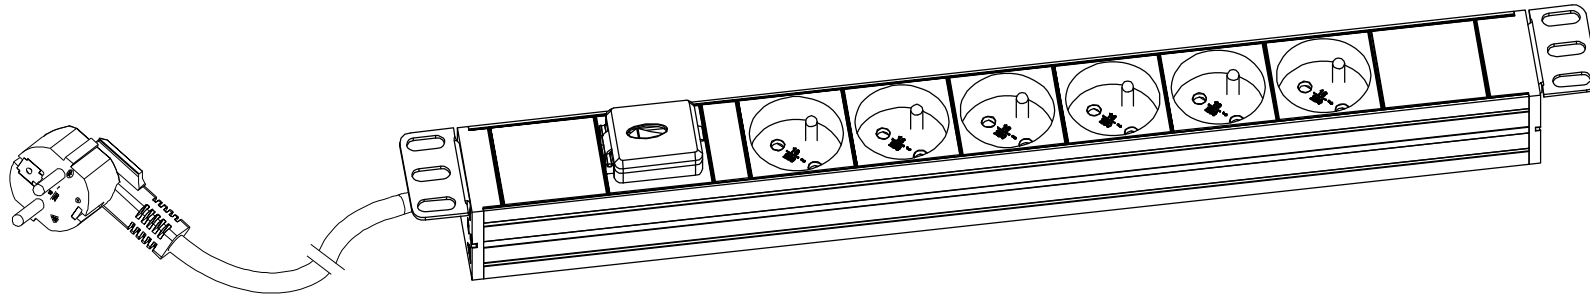

Copyright 2017 -

RoHS Compliant

<p>Basic Series</p>	<p>OUTPUT</p> <p>(6) UTE Socket In Black (16A Rated) (1) Green switch</p>	<p>OPERATING TEMPERATURE</p> <p>0° to 60°C</p>
<p>INPUT</p> <p>250VAC 16A 50HZ Schuko plug 3M H05VV-F3G1.5mm² Power lead</p>	<p>BRANCH CIRCUITS</p> <p>(NONE)</p>	<p>MOUNTING ACCESORIES</p> <p>(2) 42 Bracket</p>

Revisions		
Rev	Description	Date

DRAWING TYPE		FNS4206H	
 <small>(NO PERMISSION, NO CHANGING)</small>		Aluminium	
unit=mm		Silver Oxidation	
TECHNICAL STANDARD 1.IT11; 2.NO RUSTNESS 3.NO FLAW ON THE SURFACE		Housing	
FILLET R0.5 ANGLE ±0.5°			
FIRST ANGLE 			
Power Meter SCALE 1:3		DATE 24-05-2017	