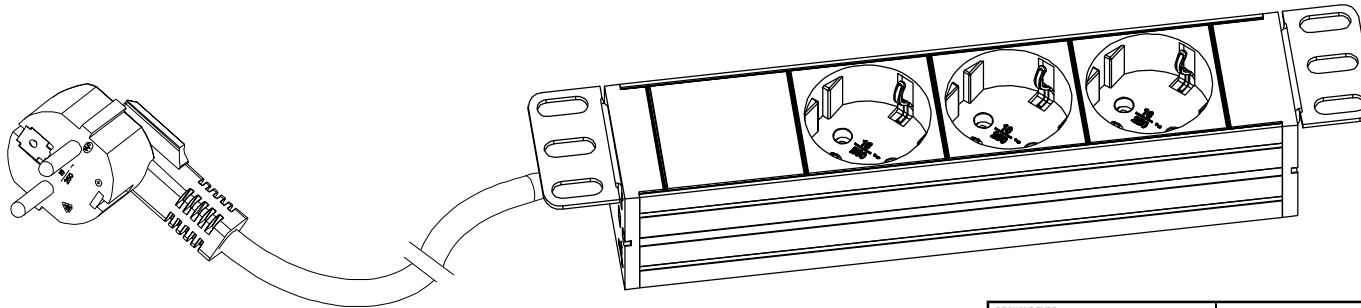

Copyright 2017 -

RoHS Compliant

<b>Basic Series</b>	<b>OUTPUT</b> (3) Schuko Socket In Black (16A Rated)	<b>OPERATING TEMPERATURE</b> 0° to 60°C
<b>INPUT</b> 250VAC 16A 50HZ Schuko plug 3M H05VV-F3G1.5mm Power lead	<b>BRANCH CIRCUITS</b> (NONE)	<b>MOUNTING ACCESORIES</b> (2) 42 Bracket

Revisions		
Rev	Description	Date

DRAWING TYPE  (NO PERMISSION, NO CHANGING)		<b>GN4203H</b>	
<b>unit=mm</b>		<b>Housing</b>	Aluminium
TECHNICAL STANDARD 1.IT11; 2.NO RUSTNESS 3.NO FLAW ON THE SURFACE			Silver Oxidation
<b>FILLET</b>	R0.5		
<b>ANGLE</b>	±0.5°		
<b>FIRST ANGLE</b> 			
SCALE 1:3		DATE 10-02-2017	