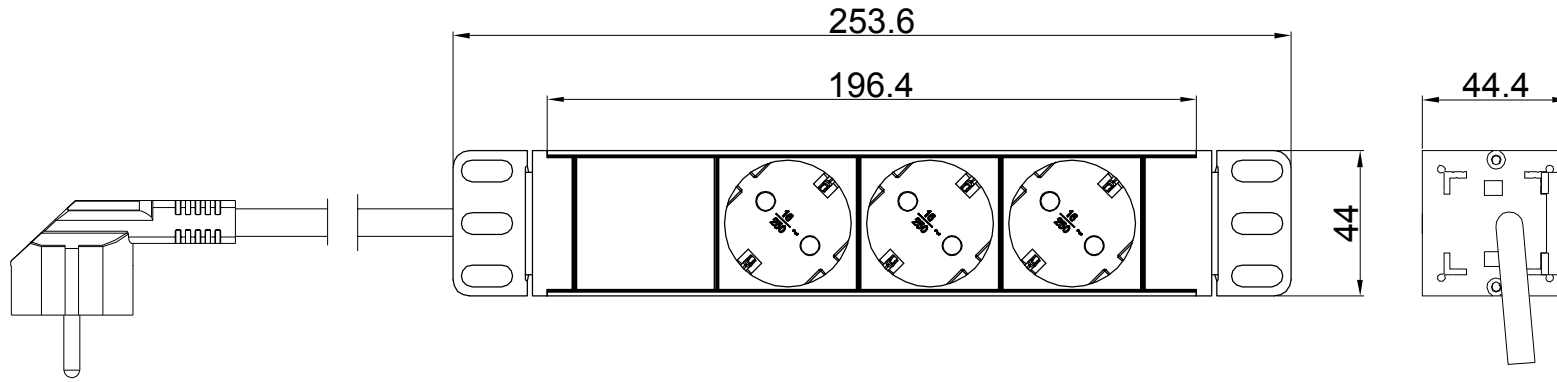

Copyright 2017 -

RoHS Compliant

<b>Basic Series</b>	<b>OUTPUT</b> (3) Schuko Socket In Black (16A Rated)	<b>OPERATING TEMPERATURE</b> 0° to 60°C
<b>INPUT</b> 250VAC 16A 50HZ Schuko plug 3M H05VV-F3G1.5mm Power lead	<b>BRANCH CIRCUITS</b> (NONE)	<b>MOUNTING ACCESORIES</b> (2) 42 Bracket

Revisions		
Rev	Description	Date

DRAWING TYPE  (NO PERMISSION, NO CHANGING)		<b>GN4203H</b>	
<b>unit=mm</b>		<b>Housing</b>	Aluminium
TECHNICAL STANDARD 1.IT11; 2.NO RUSTNESS 3.NO FLAW ON THE SURFACE			Silver Oxidation
<b>FILLET</b>	R0.5		
<b>ANGLE</b>	±0.5°		
<b>FIRST ANGLE</b> 			
SCALE 1:3		DATE 10-02-2017	