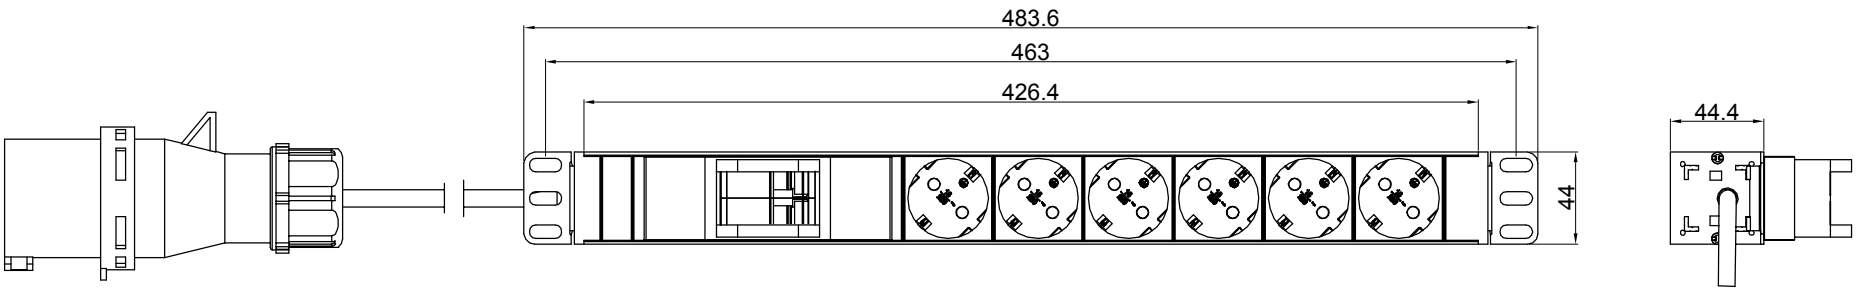

1 2 3 4 5 6 7 8

A

B

C

D

E

F

Outlets 6 xSchuko  
 Power Plug 32A Commando Plug  
 Overcurrent 2x16A Breaker  
 Power Cable H07RN-F 3G4.0mm<sup>2</sup>, 3M  
 Plastic In Black Color  
 Current Rating 32A  
 Voltage Rating 250VAC

DRAWING TYPE		GNCB420632AH	
 (NO PERMISSION, NO CHANGING)			
TECHNICAL STANDARD		MATERIAL:	DRAWN BY
1.IT11;			CHECKED BY
2.NO RUSTNESS 3.NO FLAW ON THE SURFACE			AUDITTED BY
FILLET	R0.5		APPROVED BY
ANGLE	±0.5°		
FIRST ANGLE			
SCALE 1:3		DATE 2015-02-11	