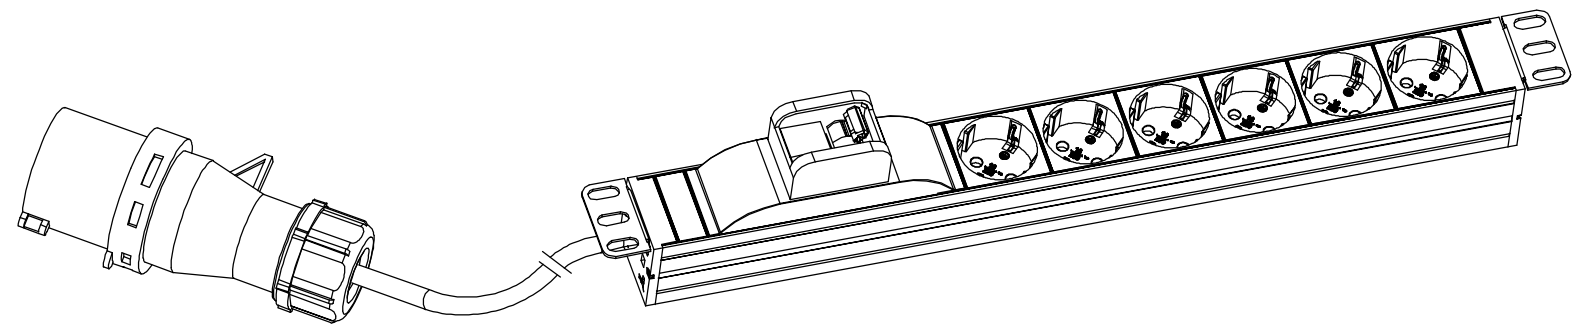

1 2 3 4 5 6 7 8

A

B

C

D

E

F

Outlets 6 xSchuko  
 Power Plug 32A Commando Plug  
 Overcurrent 2x16A Breaker  
 Power Cable H07RN-F 3G4.0mm<sup>2</sup>, 3M  
 Plastic In Black Color  
 Current Rating 32A  
 Voltage Rating 250VAC

DRAWING TYPE		GNCB420632AH	
 (NO PERMISSION, NO CHANGING)			
TECHNICAL STANDARD		MATERIAL:	DRAWN BY
1.IT11;			CHECKED BY
2.NO RUSTNESS 3.NO FLAW ON THE SURFACE			AUDITTED BY
FILLET	R0.5		APPROVED BY
ANGLE	±0.5°		
FIRST ANGLE			
SCALE 1:3		DATE 2015-02-11	