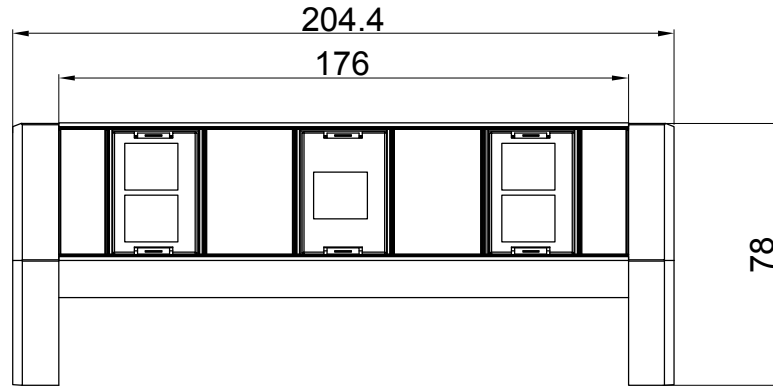

Copyright 2017 -

RoHS Compliant

DS Fixing Bolt 2PCS

Screw M5×30 2PCS

Screw M5×45 2PCS

<p>Desk-Top Series</p>	<p>OUTPUT</p> <p>(5) RJ45 keystone Female-Female</p>	<p>OPERATING TEMPERATURE</p> <p>0° to 60°C</p>
<p>INPUT</p> <p>(NONE)</p>	<p>BRANCH CIRCUITS</p> <p>(NONE)</p>	<p>MOUNTING ACCESORIES</p> <p>(2)DS Fixing Bolt (2)Screw M5×30 (2)Screw M5×45</p>

Revisions		
Rev	Description	Date

<p>DRAWING TYPE</p> <p>(NO PERMISSION, NO CHANGING)</p>		<p>DS5RJ45</p>	
<p>unit=mm</p>		<p>Housing</p>	<p>Aluminar (Grey)</p>
<p>TECHNICAL STANDARD 1.IT11; 2.NO RUSTNESS 3.NO FLAW ON THE SURFACE</p>			<p>Endcover PA6GF (Black)</p>
<p>FILLET</p> <p>R0.5</p>	<p>ANGLE</p> <p>±0.5°</p>	<p>DATE 18-05-2017</p>	
<p>FIRST ANGLE</p>		<p>SCALE 1:3</p>	