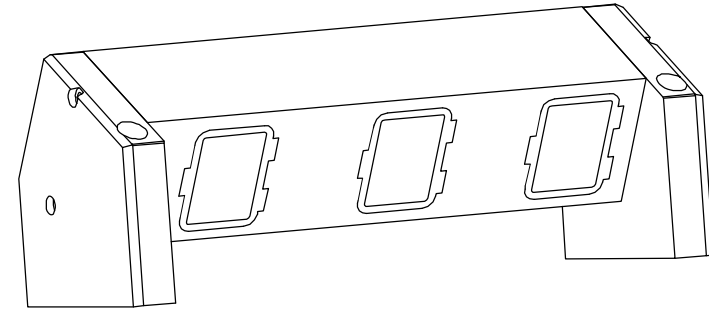

Copyright 2017 -

RoHS Compliant

DS Fixing Bolt 2PCS

Screw M5×30 2PCS

Screw M5×45 2PCS

<p>Desk-Top Series</p>	<p>OUTPUT</p> <p>(5) RJ45 keystone Female-Female</p>	<p>OPERATING TEMPERATURE</p> <p>0° to 60°C</p>
<p>INPUT</p> <p>(NONE)</p>	<p>BRANCH CIRCUITS</p> <p>(NONE)</p>	<p>MOUNTING ACCESORIES</p> <p>(2)DS Fixing Bolt (2)Screw M5×30 (2)Screw M5×45</p>

Revisions		
Rev	Description	Date

<p>DRAWING TYPE</p> <p>(NO PERMISSION, NO CHANGING)</p>		<p>DS5RJ45</p>	
<p>unit=mm</p>		<p>Housing</p>	<p>Aluminar (Grey)</p>
<p>TECHNICAL STANDARD 1.IT11; 2.NO RUSTNESS 3.NO FLAW ON THE SURFACE</p>			<p>Endcover PA6GF (Black)</p>
<p>FILLET</p> <p>R0.5</p>	<p>ANGLE</p> <p>±0.5°</p>	<p>DATE 18-05-2017</p>	
<p>FIRST ANGLE</p>		<p>SCALE 1:3</p>	