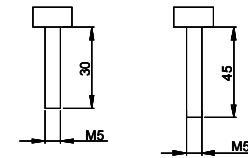

Copyright 2017 -

RoHS Compliant

DS Fixing Bolt 2PCS

Screw M5×30 2PCS

Screw M5×45 2PCS

<p>Desk-Top Series</p>	<p>OUTPUT</p> <p>(5) RJ45 keystone Female-Female</p>	<p>OPERATING TEMPERATURE</p> <p>0° to 60°C</p>
<p>INPUT</p> <p>(NONE)</p>	<p>BRANCH CIRCUITS</p> <p>(NONE)</p>	<p>MOUNTING ACCESORIES</p> <p>(2)DS Fixing Bolt (2)Screw M5×30 (2)Screw M5×45</p>

Revisions		
Rev	Description	Date

<p>DRAWING TYPE</p> <p>(NO PERMISSION, NO CHANGING)</p>		<p>DS5RJ45</p>	
<p>unit=mm</p>		<p>Housing</p>	<p>Aluminar (Grey)</p>
<p>TECHNICAL STANDARD 1.IT11; 2.NO RUSTNESS 3.NO FLAW ON THE SURFACE</p>			<p>Endcover PA6GF (Black)</p>
<p>FILLET</p> <p>R0.5</p>	<p>ANGLE</p> <p>±0.5°</p>	<p>DATE 18-05-2017</p>	
<p>FIRST ANGLE</p>		<p>SCALE 1:3</p>	