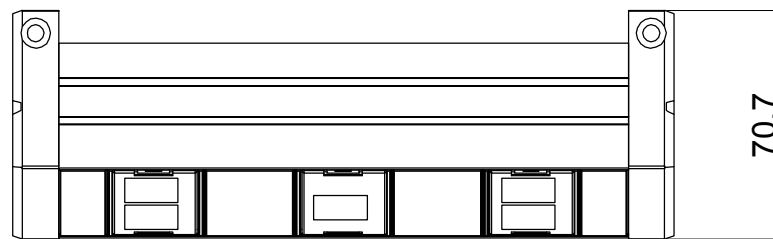

Copyright 2017 -

RoHS Compliant

DS Fixing Bolt 2PCS

Screw M5×30 2PCS

Screw M5×45 2PCS

<p>Desk-Top Series</p>	<p>OUTPUT</p> <p>(5) RJ45 keystone Female-Female</p>	<p>OPERATING TEMPERATURE</p> <p>0° to 60°C</p>
<p>INPUT</p> <p>(NONE)</p>	<p>BRANCH CIRCUITS</p> <p>(NONE)</p>	<p>MOUNTING ACCESORIES</p> <p>(2)DS Fixing Bolt (2)Screw M5×30 (2)Screw M5×45</p>

Revisions		
Rev	Description	Date

<p>DRAWING TYPE</p> <p>(NO PERMISSION, NO CHANGING)</p>		<p>DS5RJ45</p>	
<p>unit=mm</p>		<p>Housing</p>	<p>Aluminar (Grey)</p>
<p>TECHNICAL STANDARD 1.IT11; 2.NO RUSTNESS 3.NO FLAW ON THE SURFACE</p>			<p>Endcover PA6GF (Black)</p>
<p>FILLET</p> <p>R0.5</p>	<p>ANGLE</p> <p>±0.5°</p>	<p>DATE 18-05-2017</p>	
<p>FIRST ANGLE</p>		<p>SCALE 1:3</p>	