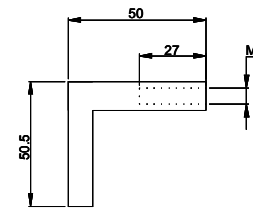

Copyright 2017 -

RoHS Compliant

DS Fixing Bolt 2PCS

Screw M5×30 2PCS

Screw M5×45 2PCS

<p>Desk-Top Series</p>	<p>OUTPUT</p> <p>(5) RJ45 keystone Female-Female</p>	<p>OPERATING TEMPERATURE</p> <p>0° to 60°C</p>
<p>INPUT</p> <p>(NONE)</p>	<p>BRANCH CIRCUITS</p> <p>(NONE)</p>	<p>MOUNTING ACCESORIES</p> <p>(2)DS Fixing Bolt (2)Screw M5×30 (2)Screw M5×45</p>

Revisions		
Rev	Description	Date

<p>DRAWING TYPE</p> <p>(NO PERMISSION, NO CHANGING)</p>		<p>DS5RJ45</p>	
<p>unit=mm</p>		<p>Housing</p>	<p>Aluminar (Grey)</p>
<p>TECHNICAL STANDARD 1.IT11; 2.NO RUSTNESS 3.NO FLAW ON THE SURFACE</p>			<p>Endcover PA6GF (Black)</p>
<p>FILLET</p> <p>R0.5</p>	<p>ANGLE</p> <p>±0.5°</p>	<p>DATE 18-05-2017</p>	
<p>FIRST ANGLE</p>		<p>SCALE 1:3</p>	