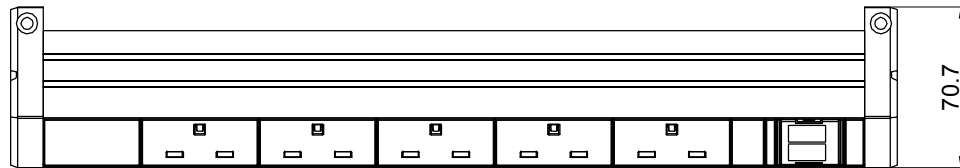

Copyright 2017 -

RoHS Compliant

DS Fixing Bolt 2PCS

Screw M5×30 2PCS

Screw M5×45 2PCS

<p>Desk-Top Series</p>	<p>OUTPUT</p> <p>(5) BS 1363 receptacles (13A Rated) (2) RJ45 keystone Female-Female</p>	<p>OPERATING TEMPERATURE</p> <p>0° to 60°C</p>
<p>INPUT</p> <p>250VAC 16A 50HZ EPS7104 Socket</p>	<p>BRANCH CIRCUITS</p> <p>(NONE)</p>	<p>MOUNTING ACCESORIES</p> <p>(2)DS Fixing Bolt (2)Screw M5×30 (2)Screw M5×45</p>

Revisions		
Rev	Description	Date

<p>DRAWING TYPE</p> <p>(NO PERMISSION,NO CHANGING)</p>		<p>DSBN42052RJ45EP</p>	
<p>unit=mm</p>		<p>Housing</p>	<p>Aluminar (Grey)</p>
<p>TECHNICAL STANDARD 1.IT11; 2.NO RUSTNESS 3.NO FLAW ON THE SURFACE</p>			<p>Endcover PA6GF (Black)</p>
<p>FILLET R0.5</p>	<p>ANGLE ±0.5°</p>	<p>DATE 18-05-2017</p>	
<p>FIRST ANGLE</p>		<p>SCALE 1:3</p>	