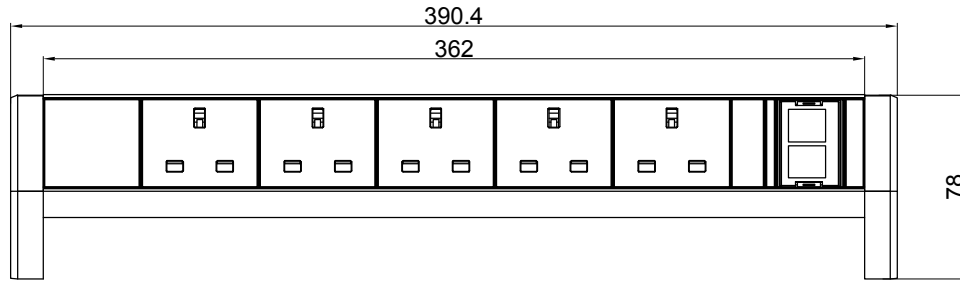

Copyright 2017 -

RoHS Compliant

DS Fixing Bolt 2PCS

Screw M5×30 2PCS

Screw M5×45 2PCS

<p>Desk-Top Series</p>	<p>OUTPUT</p> <p>(5) BS 1363 receptacles (13A Rated) (2) RJ45 keystone Female-Female</p>	<p>OPERATING TEMPERATURE</p> <p>0° to 60°C</p>
<p>INPUT</p> <p>250VAC 16A 50HZ EPS7104 Socket</p>	<p>BRANCH CIRCUITS</p> <p>(NONE)</p>	<p>MOUNTING ACCESORIES</p> <p>(2)DS Fixing Bolt (2)Screw M5×30 (2)Screw M5×45</p>

Revisions		
Rev	Description	Date

<p>DRAWING TYPE</p> <p>(NO PERMISSION,NO CHANGING)</p>		<p>DSBN42052RJ45EP</p>	
<p>unit=mm</p>		<p>Housing</p>	<p>Aluminar (Grey)</p>
<p>TECHNICAL STANDARD 1.IT11; 2.NO RUSTNESS 3.NO FLAW ON THE SURFACE</p>			<p>Endcover PA6GF (Black)</p>
<p>FILLET R0.5</p>	<p>ANGLE ±0.5°</p>	<p>DATE 18-05-2017</p>	
<p>FIRST ANGLE</p>		<p>SCALE 1:3</p>	