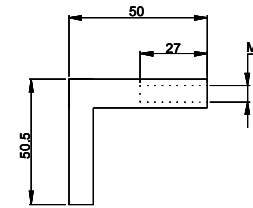

Copyright 2017 -

RoHS Compliant

DS Fixing Bolt 2PCS

Screw M5×30 2PCS

Screw M5×45 2PCS

<p>Desk-Top Series</p>	<p>OUTPUT</p> <p>(5) BS 1363 receptacles (13A Rated) (2) RJ45 keystone Female-Female</p>	<p>OPERATING TEMPERATURE</p> <p>0° to 60°C</p>
<p>INPUT</p> <p>250VAC 16A 50HZ EPS7104 Socket</p>	<p>BRANCH CIRCUITS</p> <p>(NONE)</p>	<p>MOUNTING ACCESORIES</p> <p>(2)DS Fixing Bolt (2)Screw M5×30 (2)Screw M5×45</p>

Revisions		
Rev	Description	Date

<p>DRAWING TYPE</p> <p>(NO PERMISSION,NO CHANGING)</p>		<p>DSBN42052RJ45EP</p>	
<p>unit=mm</p>		<p>Housing</p>	<p>Aluminar (Grey)</p>
<p>TECHNICAL STANDARD 1.IT11; 2.NO RUSTNESS 3.NO FLAW ON THE SURFACE</p>			<p>Endcover PA6GF (Black)</p>
<p>FILLET R0.5</p>	<p>ANGLE ±0.5°</p>	<p>DATE 18-05-2017</p>	
<p>FIRST ANGLE</p>		<p>SCALE 1:3</p>	