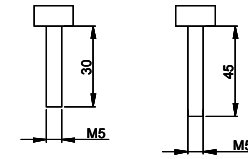

Copyright 2017 -

RoHS Compliant

DS Fixing Bolt 2PCS

Screw M5×30 2PCS

Screw M5×45 2PCS

<p>Desk-Top Series</p>	<p>OUTPUT</p> <p>(5) BS 1363 receptacles (13A Rated) (2) RJ45 keystone Female-Female</p>	<p>OPERATING TEMPERATURE</p> <p>0° to 60°C</p>
<p>INPUT</p> <p>250VAC 16A 50HZ EPS7104 Socket</p>	<p>BRANCH CIRCUITS</p> <p>(NONE)</p>	<p>MOUNTING ACCESORIES</p> <p>(2)DS Fixing Bolt (2)Screw M5×30 (2)Screw M5×45</p>

Revisions		
Rev	Description	Date

<p>DRAWING TYPE</p> <p>(NO PERMISSION,NO CHANGING)</p>		<p>DSBN42052RJ45EP</p>	
<p>unit=mm</p>		<p>Housing</p>	<p>Aluminar (Grey)</p>
<p>TECHNICAL STANDARD 1.IT11; 2.NO RUSTNESS 3.NO FLAW ON THE SURFACE</p>			<p>Endcover PA6GF (Black)</p>
<p>FILLET R0.5</p>	<p>ANGLE ±0.5°</p>	<p>DATE 18-05-2017</p>	
<p>FIRST ANGLE</p>		<p>SCALE 1:3</p>	