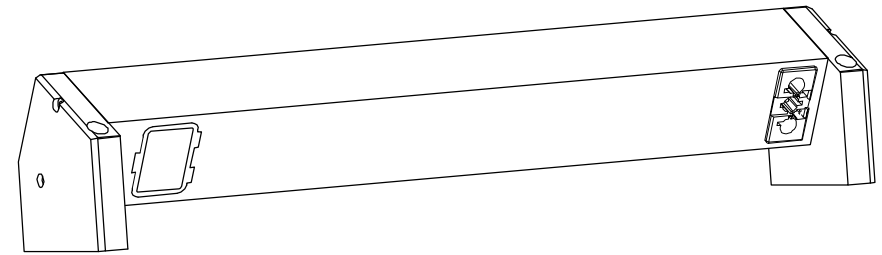

Copyright 2017 -

RoHS Compliant

DS Fixing Bolt 2PCS

Screw M5×30 2PCS

Screw M5×45 2PCS

<p>Desk-Top Series</p>	<p>OUTPUT</p> <p>(5) BS 1363 receptacles (13A Rated) (2) RJ45 keystone Female-Female</p>	<p>OPERATING TEMPERATURE</p> <p>0° to 60°C</p>
<p>INPUT</p> <p>250VAC 16A 50HZ EPS7104 Socket</p>	<p>BRANCH CIRCUITS</p> <p>(NONE)</p>	<p>MOUNTING ACCESORIES</p> <p>(2)DS Fixing Bolt (2)Screw M5×30 (2)Screw M5×45</p>

Revisions		
Rev	Description	Date

<p>DRAWING TYPE</p> <p>(NO PERMISSION,NO CHANGING)</p>		<p>DSBN42052RJ45EP</p>	
<p>unit=mm</p>		<p>Housing</p>	<p>Aluminar (Grey)</p>
<p>TECHNICAL STANDARD 1.IT11; 2.NO RUSTNESS 3.NO FLAW ON THE SURFACE</p>			<p>Endcover PA6GF (Black)</p>
<p>FILLET R0.5</p>	<p>ANGLE ±0.5°</p>	<p>DATE 18-05-2017</p>	
<p>FIRST ANGLE</p>		<p>SCALE 1:3</p>	