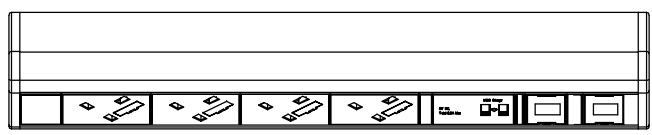

Copyright 2017 -

RoHS Compliant

<p>Desk-Top Series</p> <p>Chasis in Black Endcover In Black(L&R) Other Plastic In Black</p>	<p>OUTPUT</p> <p>(4) UK BS1363 Black (13A Rated) (2) USB 5V DC Total 2.0A Max 2 Ports (2) Cat6 RJ45</p>	<p>OPERATING TEMPERATURE</p> <p>0° to 60°C</p>
<p>INPUT</p> <p>250VAC 13A 50HZ H05VV-F3G1.5mm²; 5M UK Plug</p>	<p>BRANCH CIRCUITS</p> <p>(4) 3A Fuse</p>	<p>MOUNTING ACESORIES</p> <p>(2) New PDS Fixing Parts</p>

Revisions		
Rev	Description	Date

DRAWING TYPE		PDS4UK2USB2RJ45	
 (NO PERMISSION,NO CHANGING)		Aluminium	
unit=mm		Black Anodizing	
TECHNICAL STANDARD 1.IT11; 2.NO RUSTNESS 3.NO FLAW ON THE SURFACE		Endcover PA6GF (Black)	
FILLET R0.5 ANGLE ±0.5° FIRST ANGLE		Housing	
SCALE 1:3		DATE 02-11-2017	