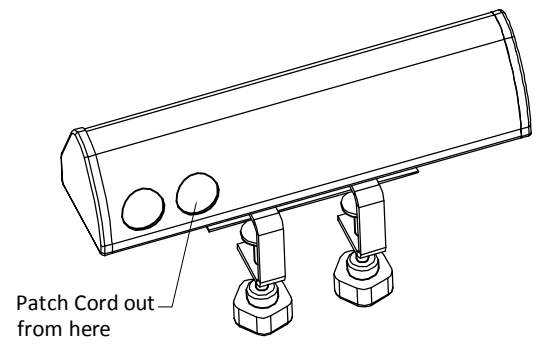

Copyright 2017 -

RoHS Compliant

<p>Desk-Top Series</p> <p>Chasis in Black Endcover In Black(L&R) Other Plastic In Black</p>	<p>OUTPUT</p> <p>(4) UK BS1363 Black (13A Rated) (2) USB 5V DC Total 2.0A Max 2 Ports (2) Cat6 RJ45</p>	<p>OPERATING TEMPERATURE</p> <p>0° to 60°C</p>
<p>INPUT</p> <p>250VAC 13A 50HZ H05VV-F3G1.5mm²; 5M UK Plug</p>	<p>BRANCH CIRCUITS</p> <p>(4) 3A Fuse</p>	<p>MOUNTING ACESORIES</p> <p>(2) New PDS Fixing Parts</p>

Revisions		
Rev	Description	Date

DRAWING TYPE		PDS4UK2USB2RJ45	
 (NO PERMISSION,NO CHANGING)		Aluminium	
unit=mm		Black Anodizing	
TECHNICAL STANDARD 1.IT11; 2.NO RUSTNESS 3.NO FLAW ON THE SURFACE		Endcover PA6GF (Black)	
FILLET R0.5 ANGLE ±0.5° FIRST ANGLE		Housing	
SCALE 1:3		DATE 02-11-2017	