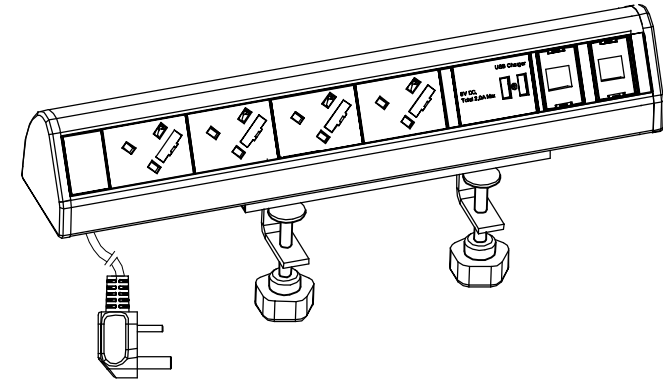

Copyright 2017 -

RoHS Compliant

<p>Desk-Top Series</p> <p>Chasis in Black Endcover In Black(L&R) Other Plastic In Black</p>	<p>OUTPUT</p> <p>(4) UK BS1363 Black (13A Rated) (2) USB 5V DC Total 2.0A Max 2 Ports (2) Cat6 RJ45</p>	<p>OPERATING TEMPERATURE</p> <p>0° to 60°C</p>
<p>INPUT</p> <p>250VAC 13A 50HZ H05VV-F3G1.5mm²; 5M UK Plug</p>	<p>BRANCH CIRCUITS</p> <p>(4) 3A Fuse</p>	<p>MOUNTING ACESORIES</p> <p>(2) New PDS Fixing Parts</p>

Revisions		
Rev	Description	Date

DRAWING TYPE		PDS4UK2USB2RJ45	
 (NO PERMISSION,NO CHANGING)		Aluminium	
unit=mm		Black Anodizing	
TECHNICAL STANDARD 1.IT11; 2.NO RUSTNESS 3.NO FLAW ON THE SURFACE		Endcover PA6GF (Black)	
FILLET R0.5 ANGLE ±0.5° FIRST ANGLE		Housing	
SCALE 1:3		DATE 02-11-2017	