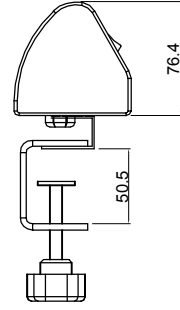

Copyright 2017 -

RoHS Compliant

<p>Desk-Top Series</p> <p>Chasis in Black Endcover In Black(L&R) Other Plastic In Black</p>	<p>OUTPUT</p> <p>(4) UK BS1363 Black (13A Rated) (2) USB 5V DC Total 2.0A Max 2 Ports (2) Cat6 RJ45</p>	<p>OPERATING TEMPERATURE</p> <p>0° to 60°C</p>
<p>INPUT</p> <p>250VAC 13A 50HZ H05VV-F3G1.5mm²; 5M UK Plug</p>	<p>BRANCH CIRCUITS</p> <p>(4) 3A Fuse</p>	<p>MOUNTING ACESORIES</p> <p>(2) New PDS Fixing Parts</p>

Revisions		
Rev	Description	Date

DRAWING TYPE		PDS4UK2USB2RJ45	
 (NO PERMISSION,NO CHANGING)		Aluminium	
unit=mm		Black Anodizing	
TECHNICAL STANDARD 1.IT11; 2.NO RUSTNESS 3.NO FLAW ON THE SURFACE		Endcover PA6GF (Black)	
FILLET R0.5 ANGLE ±0.5° FIRST ANGLE		Housing	
SCALE 1:3		DATE 02-11-2017	