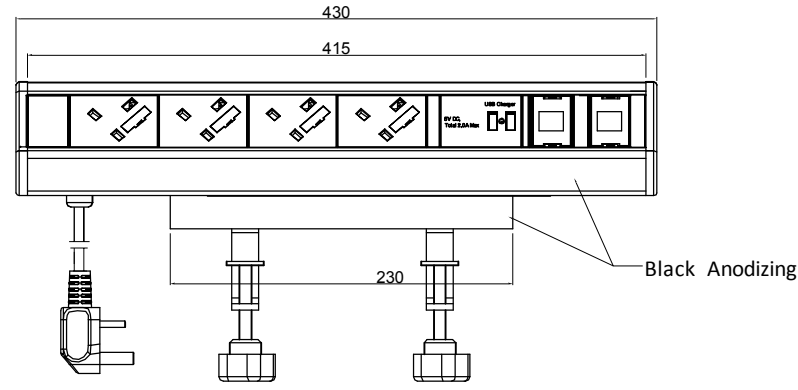

Copyright 2017 -

RoHS Compliant

<p>Desk-Top Series</p> <p>Chasis in Black Endcover In Black(L&R) Other Plastic In Black</p>	<p>OUTPUT</p> <p>(4) UK BS1363 Black (13A Rated) (2) USB 5V DC Total 2.0A Max 2 Ports (2) Cat6 RJ45</p>	<p>OPERATING TEMPERATURE</p> <p>0° to 60°C</p>
<p>INPUT</p> <p>250VAC 13A 50HZ H05VV-F3G1.5mm²; 5M UK Plug</p>	<p>BRANCH CIRCUITS</p> <p>(4) 3A Fuse</p>	<p>MOUNTING ACESORIES</p> <p>(2) New PDS Fixing Parts</p>

Revisions		
Rev	Description	Date

DRAWING TYPE		PDS4UK2USB2RJ45	
 (NO PERMISSION,NO CHANGING)		Aluminium	
unit=mm		Black Anodizing	
TECHNICAL STANDARD 1.IT11; 2.NO RUSTNESS 3.NO FLAW ON THE SURFACE		Endcover PA6GF (Black)	
FILLET R0.5 ANGLE ±0.5° FIRST ANGLE		Housing	
SCALE 1:3		DATE 02-11-2017	