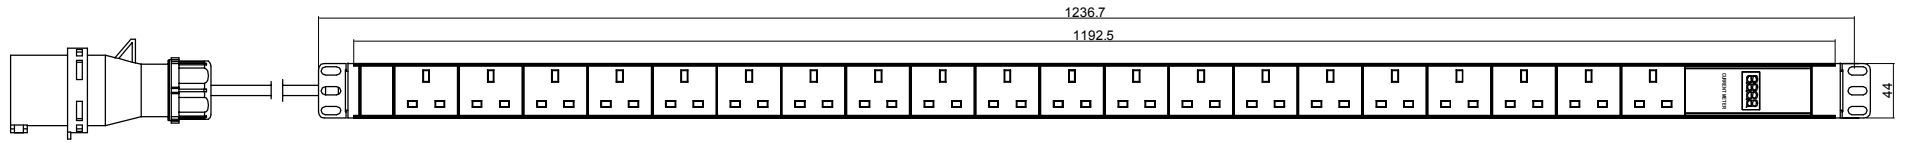

D

E

E

F

F

Outlets 20 BS1363 receptacles
 Indicator Current meter
 Power Plug 16A Plug
 Power Cable H05VV-F 3G1.5mm², 3M
 Current Rating 13A
 Voltage Rating 250VAC

DRAWING TYPE		BNM422016AV	
 (NO PERMISSION, NO CHANGING)		MATERIAL:	DRAWN BY
UNLESS OTHERWISE SPECIFIED			CHECKED BY
TECHNICAL STANDARD 1.IT11; 2.NO RUSTNESS 3.NO FLAW ON THE SURFACE			AUDITTED BY
FILLET	R0.5		APPROVED BY
ANGLE	±0.5°		
FIRST ANGLE			
SCALE 1:3		DATE 2014-08-22	