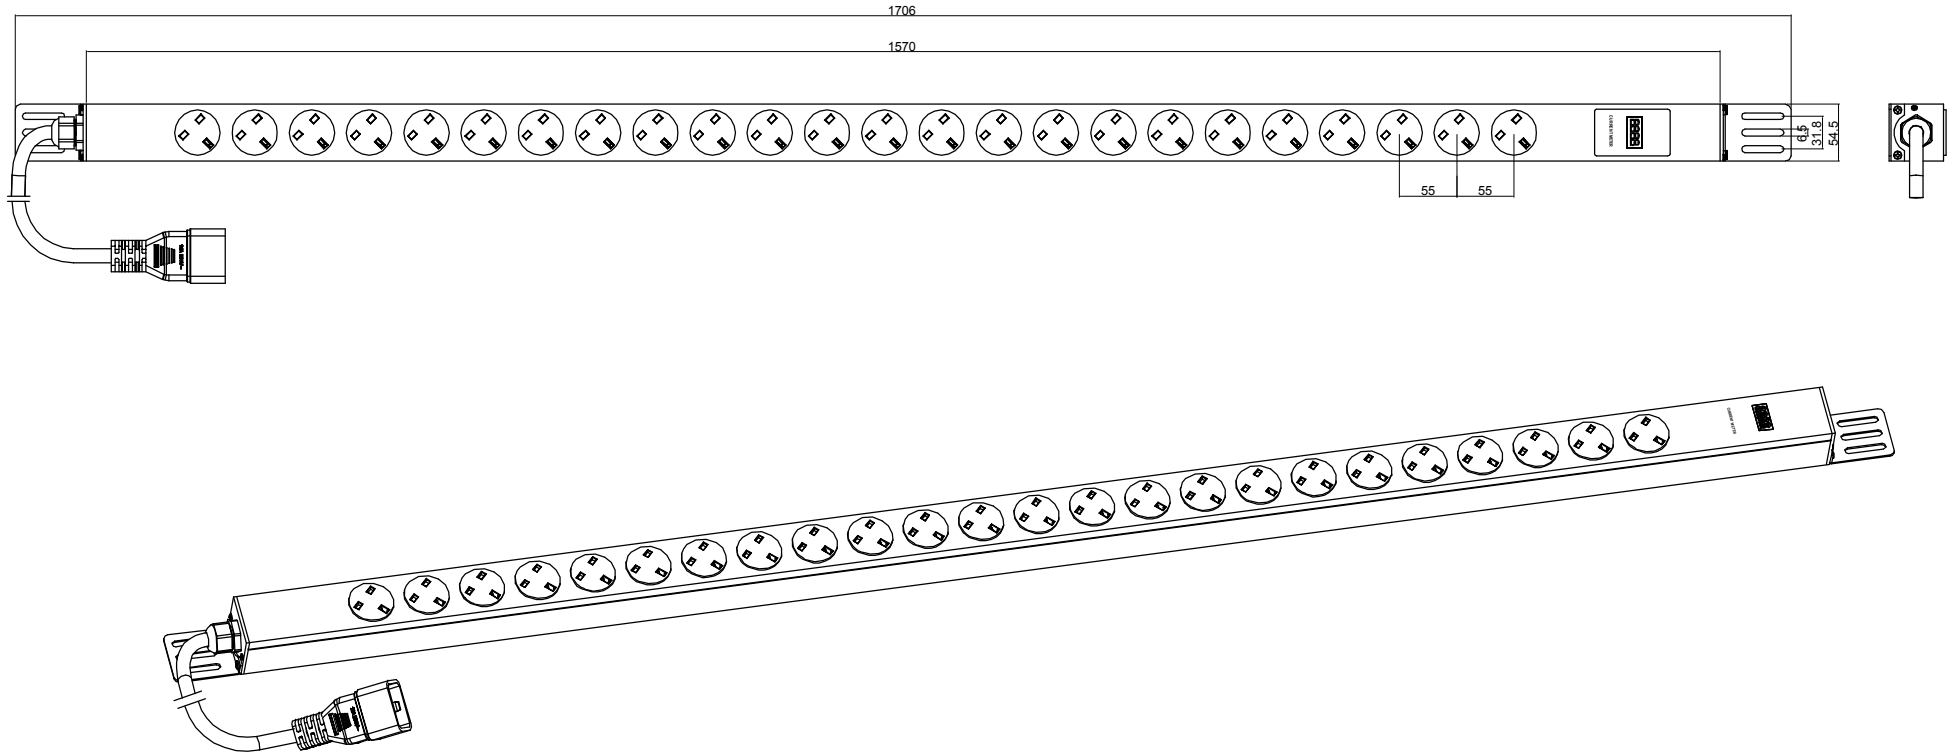

1 2 3 4 5 6 7 8

A

A

B

B

C

C

D

D

E

E

F

F

Outlets 24 BN
 Indicator .Current Meter
 Power Plug C20 Plug
 Power Cable H05VV-F 3G1.5mm², 1.5M
 Current Rating 16A
 Voltage Rating 250VAC

DRAWING TYPE		BNM4624C20V	
 (NO PERMISSION, NO CHANGING)		MATERIAL:	
TECHNICAL STANDARD 1.IT11; 2.NO RUSTNESS 3.NO FLAW ON THE SURFACE			
FILLET	R0.5		
ANGLE	±0.5°		
FIRST ANGLE			
SCALE 1:3		DATE 2013-05-02	

1 2 3 4 5 6 7 8