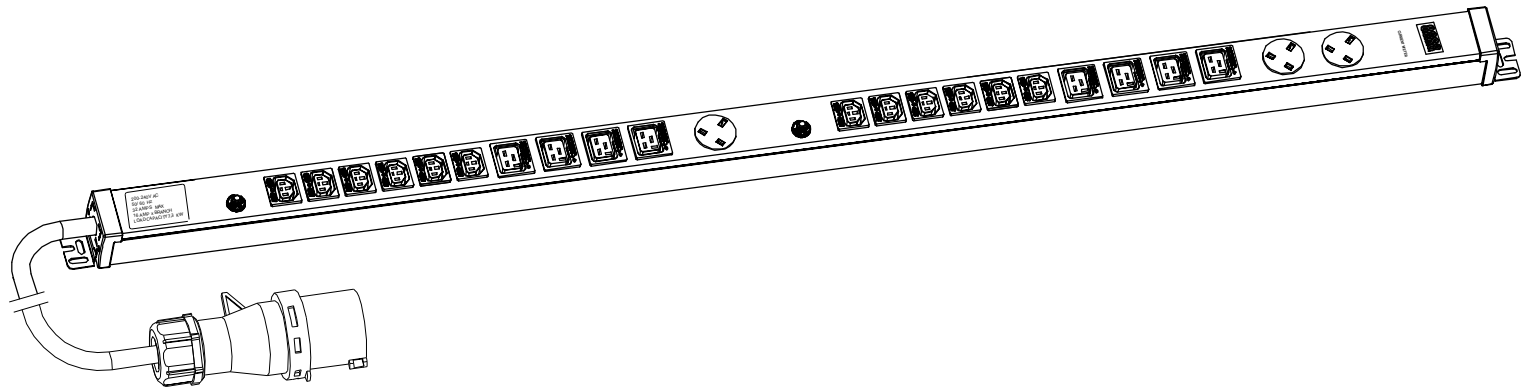

Copyright 2017 -

RoHS Compliant

<b>Basic Series</b>	<b>OUTPUT</b>	<b>OPERATING TEMPERATURE</b>
Current Meter	(12) IECC13 Locking (10A Rated) (8) C19 Locking (16A Rated) (3) UK Socket (13A Rated)	0° to 60°C
<b>INPUT</b>	<b>BRANCH CIRCUITS</b>	<b>MOUNTING ACCESORIES</b>
250VAC 32A 50HZ IEC60309 32A Commando plug 3M H07RN-F3G4.0mm <sup>2</sup> Power lead	(2) 16A Overload	(2) 46 Bracket

Revisions		
Rev	Description	Date

DRAWING TYPE  (NO PERMISSION, NO CHANGING)		ENIECLKBNOM4612080332AV	
unit=mm		Housing	Aluminium
TECHNICAL STANDARD 1.IT11; 2.NO RUSTNESS 3.NO FLAW ON THE SURFACE			Black Powder Coating
FILLET	R0.5	DATE 10-06-2017	
ANGLE	±0.5°		
FIRST ANGLE 			
SCALE 1:3			