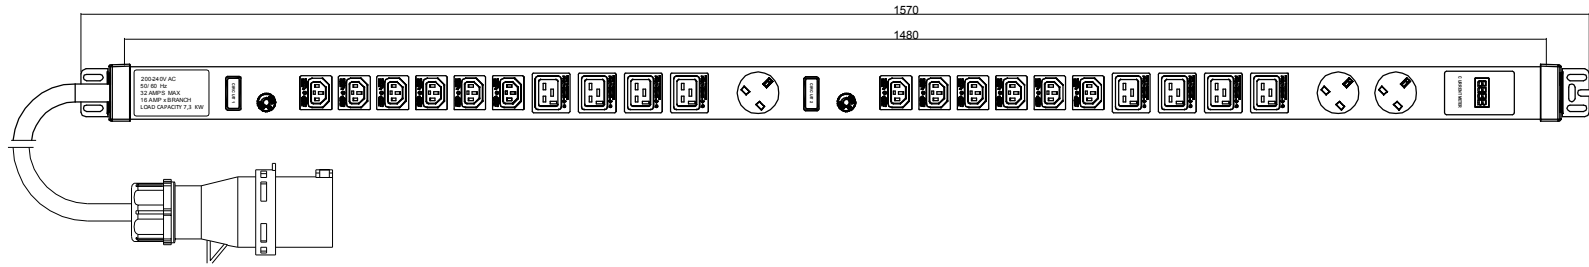

Copyright 2017 -

RoHS Compliant

<b>Basic Series</b>	<b>OUTPUT</b>	<b>OPERATING TEMPERATURE</b>
Current Meter	(12) IECC13 Locking (10A Rated) (8) C19 Locking (16A Rated) (3) UK Socket (13A Rated)	0° to 60°C
<b>INPUT</b>	<b>BRANCH CIRCUITS</b>	<b>MOUNTING ACCESORIES</b>
250VAC 32A 50HZ IEC60309 32A Commando plug 3M H07RN-F3G4.0mm <sup>2</sup> Power lead	(2) 16A Overload	(2) 46 Bracket

Revisions		
Rev	Description	Date

DRAWING TYPE  (NO PERMISSION, NO CHANGING)		ENIECLKBNOM4612080332AV	
unit=mm		Housing	Aluminium
TECHNICAL STANDARD 1.IT11; 2.NO RUSTNESS 3.NO FLAW ON THE SURFACE			Black Powder Coating
FILLET	R0.5	DATE 10-06-2017	
ANGLE	±0.5°		
FIRST ANGLE 			
SCALE 1:3			