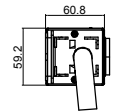

Copyright 2017 -

RoHS Compliant

<b>Basic Series</b>	<b>OUTPUT</b>	<b>OPERATING TEMPERATURE</b>
Current Meter	(12) IECC13 Locking (10A Rated) (8) C19 Locking (16A Rated) (3) UK Socket (13A Rated)	0° to 60°C
<b>INPUT</b>	<b>BRANCH CIRCUITS</b>	<b>MOUNTING ACCESORIES</b>
250VAC 32A 50HZ IEC60309 32A Commando plug 3M H07RN-F3G4.0mm <sup>2</sup> Power lead	(2) 16A Overload	(2) 46 Bracket

Revisions		
Rev	Description	Date

DRAWING TYPE  (NO PERMISSION, NO CHANGING)		ENIECLKBNOM4612080332AV	
unit=mm		Housing	Aluminium
TECHNICAL STANDARD 1.IT11; 2.NO RUSTNESS 3.NO FLAW ON THE SURFACE			Black Powder Coating
FILLET	R0.5	DATE 10-06-2017	
ANGLE	±0.5°		
FIRST ANGLE 			
SCALE 1:3			