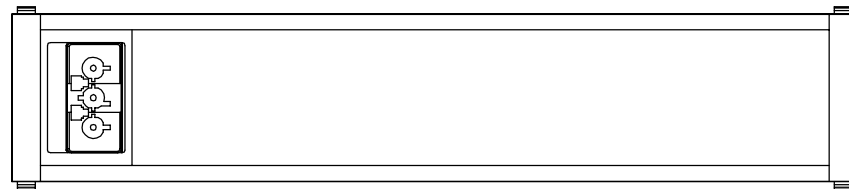

1 2 3 4 5 6 7 8

Outlets	4xT13
Power Input	Wieland 92.031.8558.0
Indicator	Green LED
Protector	SANG MAO FUSE 10A
Current Rating	10A
Voltage Rating	250VAC

DRAWING TYPE		PMRS-T13	
 <small>(NO PERMISSION, NO CHANGING)</small>			
UNLESS OTHERWISE SPECIFIED		MATERIAL:	DRAWN BY JACK
TECHNICAL STANDARD 1.IT11; 2.NO RUSTNESS 3.NO FLAW ON THE SURFACE			CHECKED BY WANG BUCHUN
FILLET R0.5 ANGLE ±0.5° FIRST ANGLE			AUDITTED BY CSO
		APPROVED BY CEO	
SCALE 1:3		 DATE 2014-03-10	