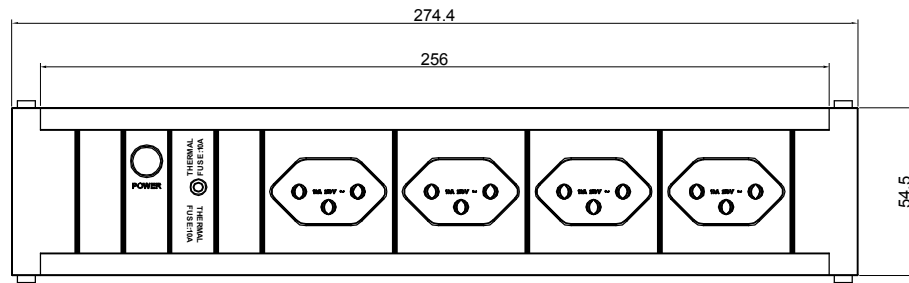

1 2 3 4 5 6 7 8

Outlets	4xT13
Power Input	Wieland 92.031.8558.0
Indicator	Green LED
Protector	SANG MAO FUSE 10A
Current Rating	10A
Voltage Rating	250VAC

DRAWING TYPE		PMRS-T13	
 <small>(NO PERMISSION, NO CHANGING)</small>			
UNLESS OTHERWISE SPECIFIED		MATERIAL:	DRAWN BY JACK
TECHNICAL STANDARD 1.IT11; 2.NO RUSTNESS 3.NO FLAW ON THE SURFACE			CHECKED BY WANG BUCHUN
FILLET R0.5 ANGLE ±0.5° FIRST ANGLE			AUDITTED BY CSO
		APPROVED BY CEO	
SCALE 1:3		 DATE 2014-03-10	